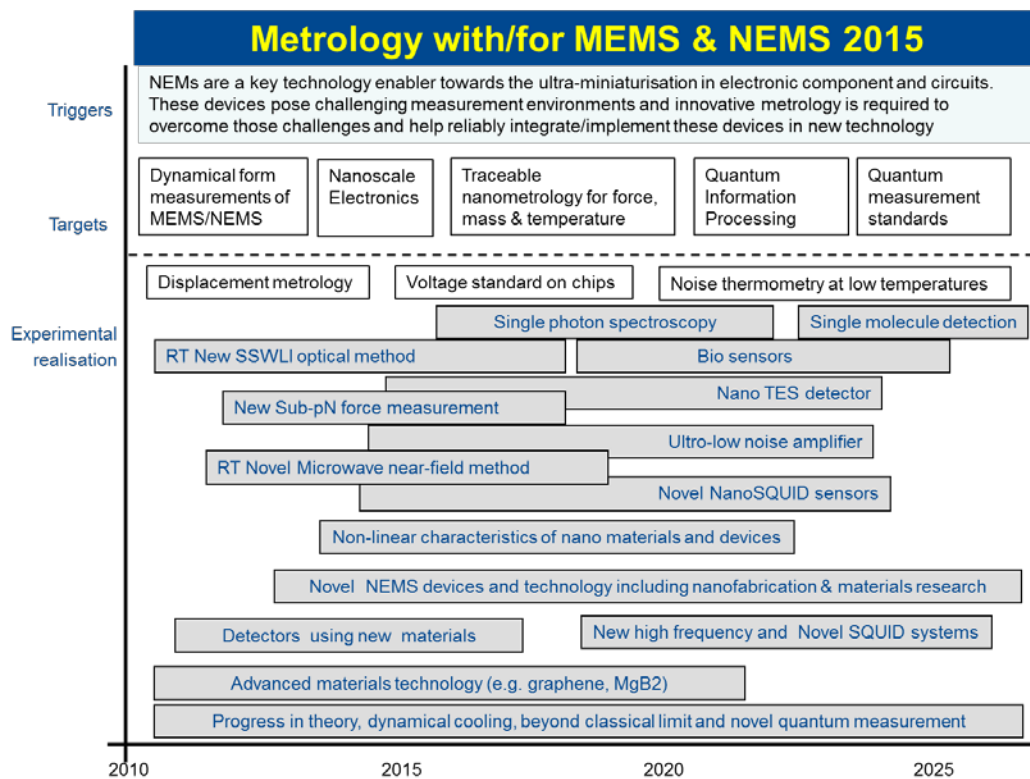

MetNEMS Metrology Roadmap 2015

The METNEMS consortium has drawn up a metrology roadmap collating inputs from consortium partners and industry/academia feedback during the METNEMS workshops

For more information please contact the co-ordinator, Prof. Ling Hao